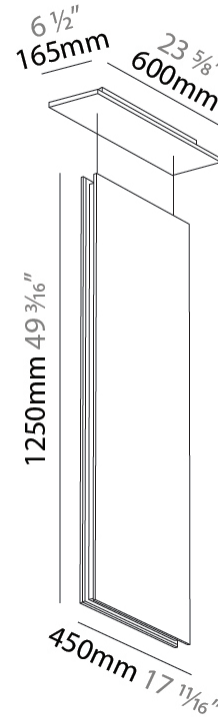

1. To build a product code in our configurator select the specify button on the base model # product page
2. To build a manual product code on this datasheet choose from the options listed below in blue font and add the suffix to the base model #

GENERAL

Series: Lullaby
Brand: Prolicht
Division: Architectural
Mounting Type: Suspension
Mounting Location: Ceiling
Subcategory: Acoustic

PHYSICAL

Shape: Rectangle
Length (mm): 450
Length (in): 17 ¹¹/₁₆
Width (mm): 50
Width (in): 1 ¹⁵/₁₆
Height (mm): 1250
Height (in): 49 ³/₁₆
Light Distribution: Direct
Fixture Finish: [ANC / ASH / BNA / BTC / BZE / CEL / EGG / EVG / FOG / FOS / FST / FUA / IRI / IRO / KHA / LIC / LIM / MER / MSN / MUS / ONX / PEA / PLU / POL / PPY / RAY / ROY / RST / STE / SWD / TAN / TAU](#)
Fixture Material: Aluminum
Cable Details: 2,000mm / 6,000mm Transparent Cable

ELECTRICAL

Lamp Type: LED
Input Wattage (W): 9
Total Output Wattage (W): 8.2
Dimming: [Non-Dimmable / 0-10V Dimming](#)
Driver Included: Yes
Driver Location: Integrated
Driver Type: Constant Current - Universal
Driver Class: Class 2
Input Voltage (V): 120 - 277

LED

Color Temperature (°K): [2700 / 3000 / 3500 / 4000](#)
Max. Delivered Lumen (lm): [1138 / 1155 / 1172 / 1189](#)
Nominal Lumen (lm): [1360 / 1380 / 1400 / 1420](#)
CRI: >90 CRI
Lamp Life (hrs): 80000

OPTICAL

Beam Angle: 80

RATINGS AND CERTIFICATIONS

Certified By: Certified for North American Standards
IP rating: IP20

PROJECT
TYPE
SPECIFIER
QUANTITY
DATE